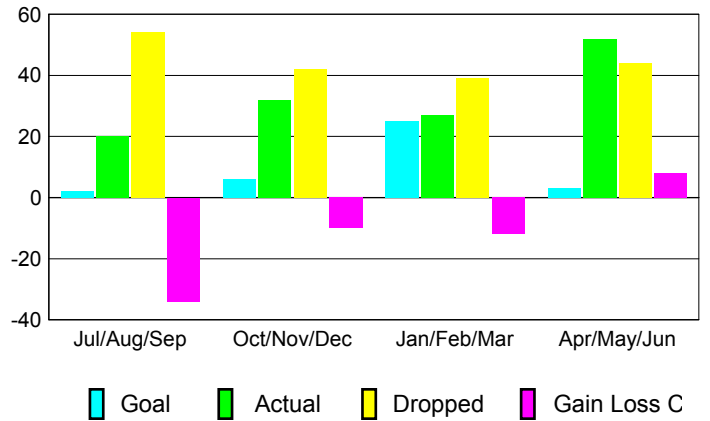

GMT: **JØRN ANDERSEN**

Location: **DENMARK**

GMT CA: **4**

**CLUBS**

Month	New Club Goal	Actual New Clubs	Actual Dropped Clubs	Gain/Loss of Clubs
<b>2012-2013</b>				
Jul/Aug/Sep	0	0	0	0
Oct/Nov/Dec	0	0	0	0
Jan/Feb/Mar	1	0	0	0
Apr/May/June	0	1	0	1
<b>Totals</b>	<b>1</b>	<b>1</b>	<b>0</b>	<b>1</b>

**Club Results 2012-2013**

Goal, New, Dropped, Gain/Loss

**MEMBERSHIP**

Month	Net Memb Goal	Actual New Memb	Actual Dropped Memb	Gain/Loss of Memb
<b>2012-2013</b>				
Jul/Aug/Sep	2	20	54	-34
Oct/Nov/Dec	6	32	42	-10
Jan/Feb/Mar	25	27	39	-12
Apr/May/June	3	52	44	8
<b>Totals</b>	<b>36</b>	<b>131</b>	<b>179</b>	<b>-48</b>

**Membership Results 2012-2013**

Goal, New, Dropped, Gain/Loss

**YTD Status Quo Clubs 2012-2013**

Status Quo Clubs Compared to Status Quo Members

**Gender Comparison 2012-2013**

**Club Gain/Loss 2012-2013**